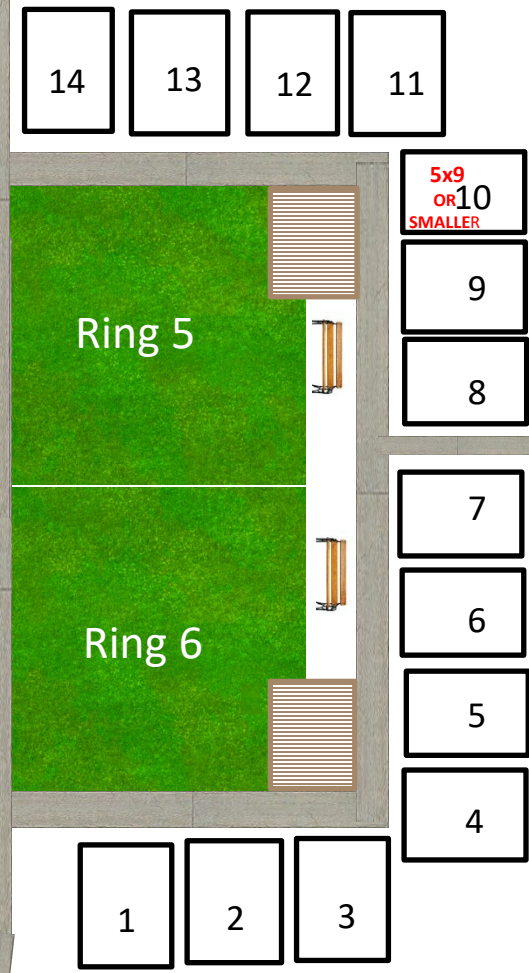

Cromwell Road

Dogs SA Commercial Marquee site plan

Commercial Marquee sites are a max of 6mtrs across

**Make sure of Size allowance
in RED**

CAR PARK