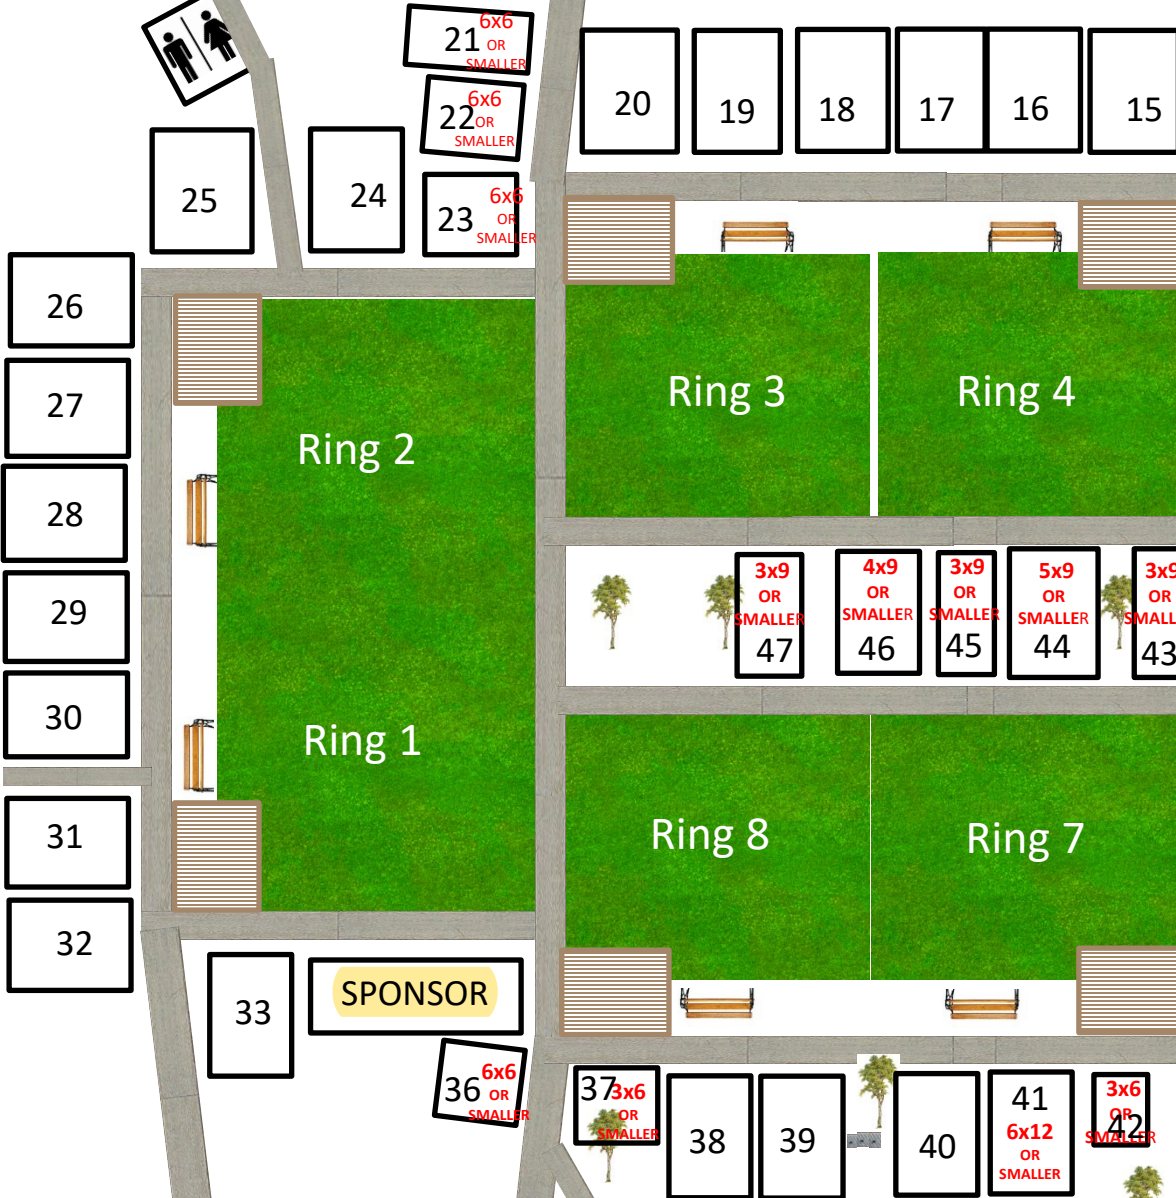

### Dogs SA Commercial Marquee site plan

Commercial Marquee sites are a max of 6mtrs across

SPONSOR

**Make sure of Size allowance  
in RED**